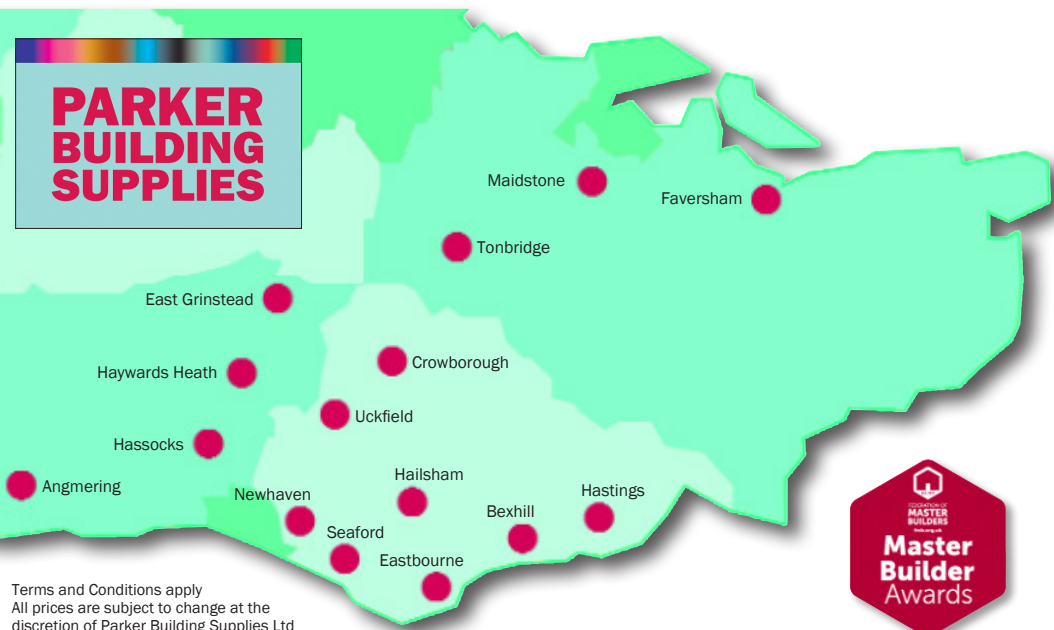

Jarvis Brook Goods Yard
Western Road Crowborough
East Sussex TN6 3DS
T 01892 667000
E crowborough@parkerbs.com

EASTBOURNE

3 Moy Avenue
Eastbourne
East Sussex BN22 8UE
T 01323 732211
E eastbourne@parkerbs.com

EAST GRINSTEAD

Station Yard Vowels Lane
Kingscote East Grinstead
West Sussex RH19 4LD
T 01342 313244
E astgrinstead@parkerbs.com

FAVERSHAM

38 London Road
Faversham
Kent ME13 8SA
T 01795 534646
E faversham@parkerbs.com

HAILSHAM

Unit 1A Diplocks Way
Hailsham
East Sussex BN27 3JF
T 01323 845700
E hailsham@parkerbs.com

HASSOCKS

Station Goods Yard
Hassocks
West Sussex BN6 8JA
T 01273 846551
E hassocks@parkerbs.com

HASTINGS

Rock Lane
Hastings
East Sussex TN35 4JJ
T 01424 426634
E hastings@parkerbs.com

HAYWARDS HEATH

Bridge Road
Haywards Heath
West Sussex RH16 1TX
T 01444 477600
E haywardsheath@parkerbs.com

MAIDSTONE

Canning Street
Maidstone
Kent ME14 2RY
T 01622 757151
E maidstone@parkerbs.com

NEWHAVEN

Funnels Yard
North Quay Road
Newhaven BN9 0AB
T 01273 894890
E newhaven@parkerbs.com

SEAFORD

Unit 5 Cradle Hill Ind Estate
Cradle Hill Rd Seaford
East Sussex BN25 3JE
T 01323 404000
E seaford@parkerbs.com

TONBRIDGE

Priority Road
Tonbridge
Kent TN9 2BW
T 01732 360666
E tonbridge@parkerbs.com

UCKFIELD

Plot 1 Bellbrook
Business Park Uckfield
East Sussex TN22 1QL
T 01825 761661
E uckfield@parkerbs.com

fb.com/helpmebuildit

twitter.com/helpmebuildit

helpmebuildit.co.uk
0844 257 7000

Terms and Conditions apply
All prices are subject to change at the
discretion of Parker Building Supplies Ltd